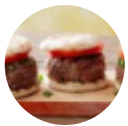

Burgers

Burger